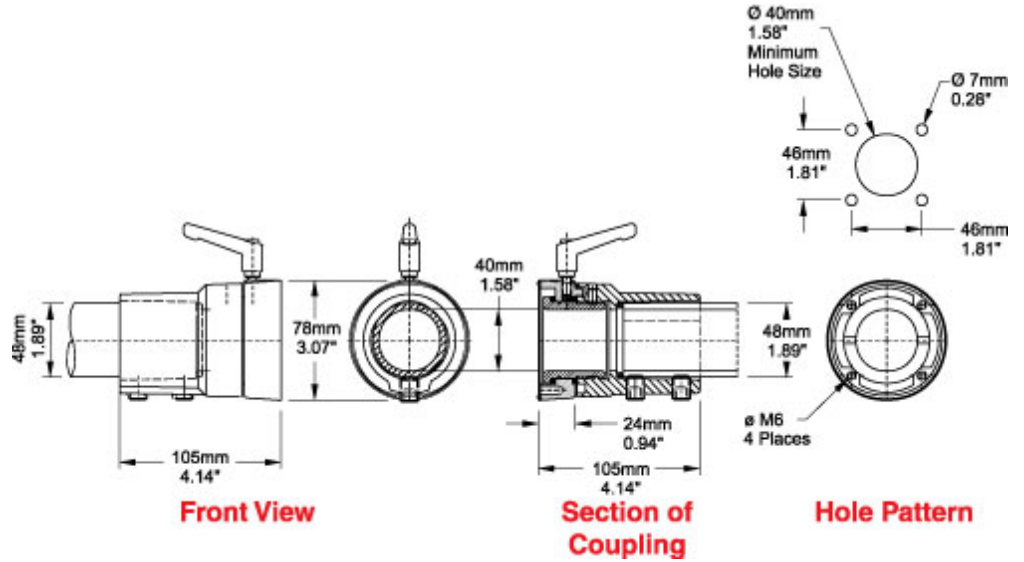

Quality Products. Service Excellence.

Tara Plus Coupling TPSSC Series

- Attaches to enclosure.
- Accepts 48mm round tube. perpendicular to enclosure top/bottom.
- Die-cast Aluminum G Al Si 12.
- Adjustable torque resistance.
- Rotates 300°.

Part No.	Mounting Position
R149-025-500	Top
R149-025-501	Bottom

Data subject to change without notice